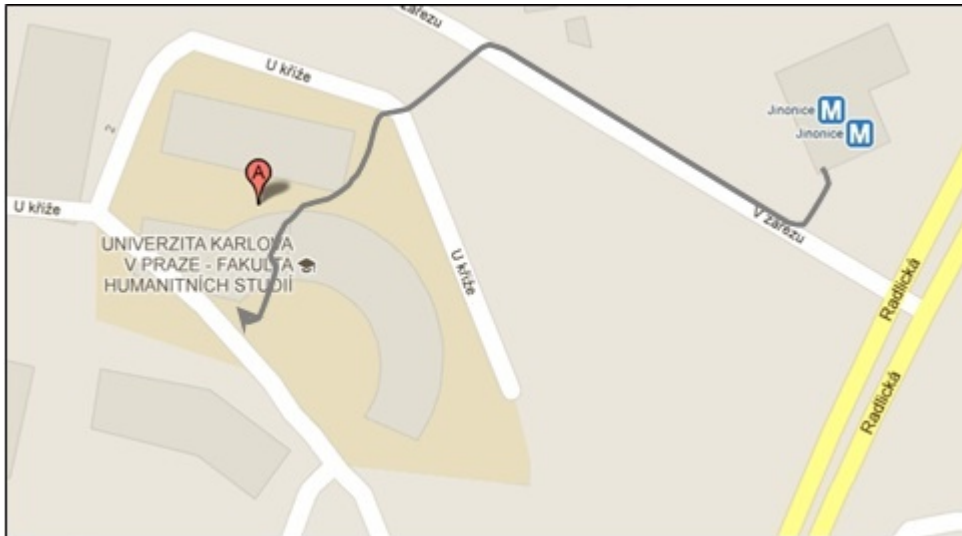

FHS headquarters

How to find the FHS building in Jinonice?

Metro Line B (Yellow), direction Zličín, station Jinonice.

From the station turn right, cross the street, climb the stairs, turn left, and follow the passage through the red round building. The entrance to the FHS is on your right side.

How to find classes in Jinonice building?

Ground floor

Building A

Building B