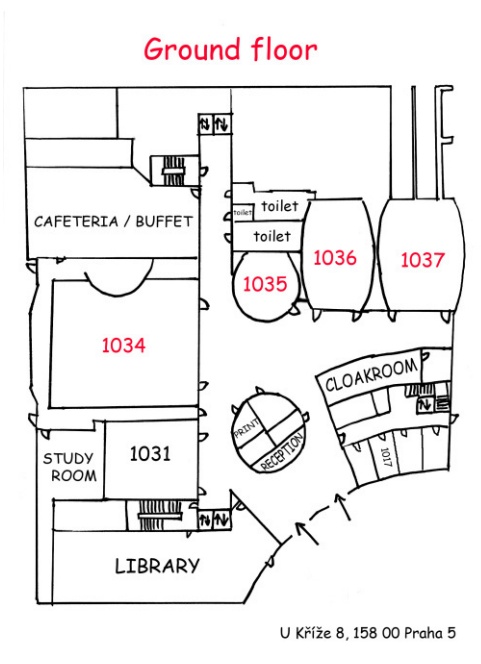

FHS headquarters

How to find the FHS building in Jinonice?

Metro Line B (Yellow), direction Zličín, station Jinonice.

From the station turn right, cross the street, climb the stairs, turn left, and follow the passage through the red round building. The entrance to the FHS is on your right side.

How to find classes in Jinonice building?

Ground floor

Building A

Building B